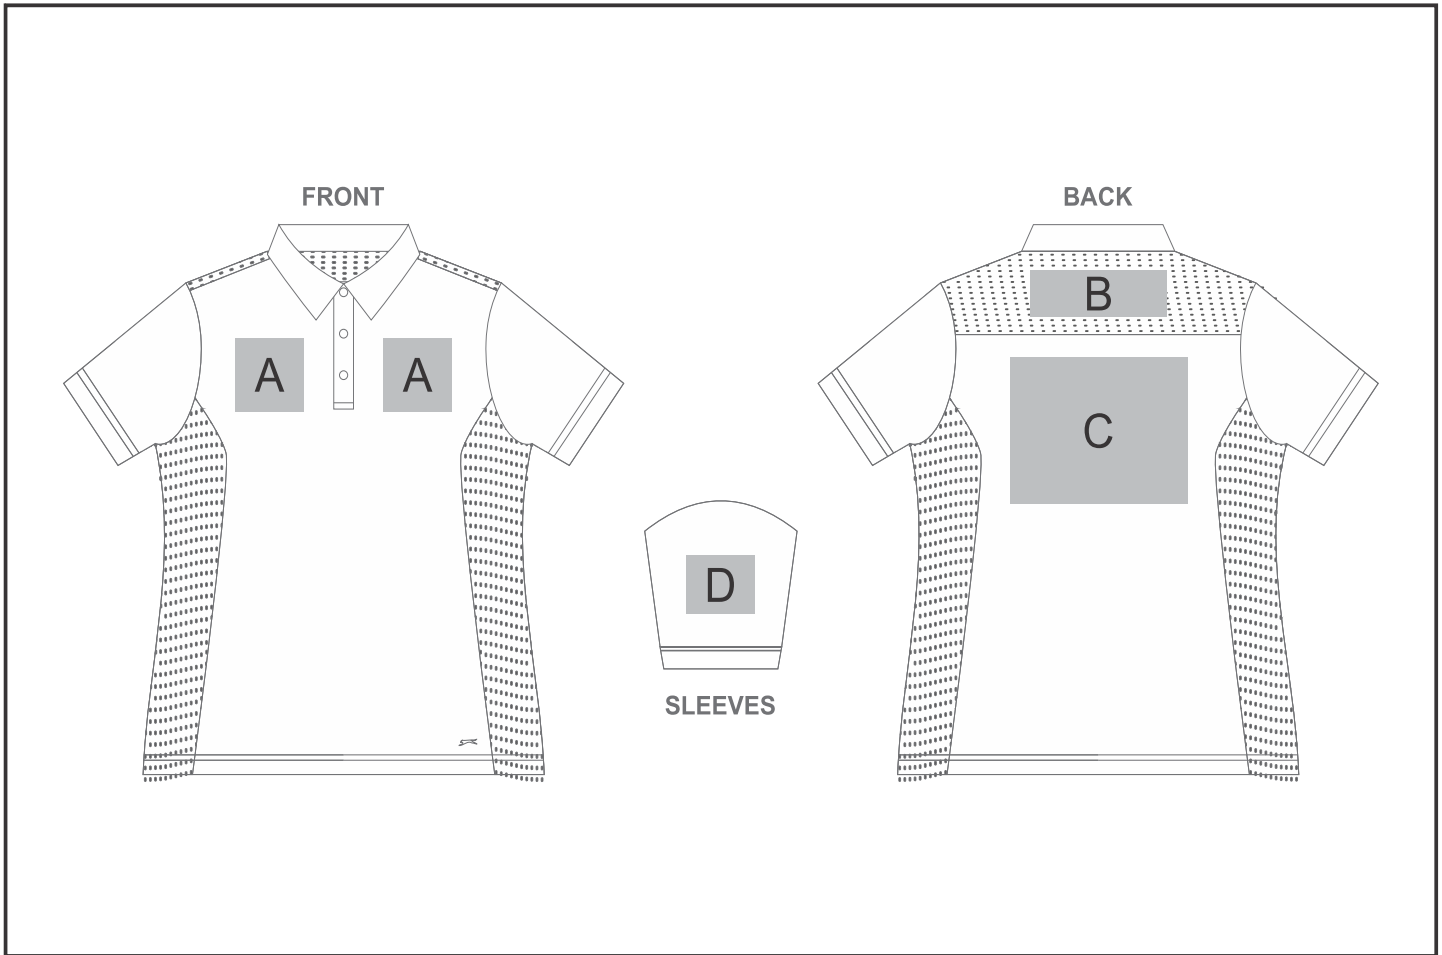

SLAZ-11401

Ladies Glendower Golf Shirt

Also available in
**LOGO
24**
Check Logo24
guide and t's & c's

Need to know:

Includes 1-Position Embroidery OR 1-Position Digital Transfer OR 1-Position Deboss OR 1-Position Laser Engraving (setup fee applies)

- No Laser offered on BLR
- DTC/EMB inclusive Parameters: Left/Right Chest or Back = 100mm x 100mm
- Deboss colour: Tonal

Branding Options:

Position	Branding Method (Branding Code)	No. of Colours	Dimension
A	Embroidery (EM-CLOTHING)	N/A	100mm wide x 100mm high
A	Digital Transfer Clothing A6 (DTC-A6)	Full Colour	100mm wide x 100mm high
A	Screen Print (SA)	6 Colours	100mm wide x 80mm high
A	Debossing Clothing (BOS-C)	N/A	100mm wide x 50mm high
A	Silicone (STP-A)	N/A	30mm wide x 30mm high
A	Silicone (STP-B)	N/A	50mm wide x 50mm high
A	Silicone (STP-C)	N/A	80mm wide x 80mm high

A	Silicone (STP-D)	N/A	100mm wide x 40mm high
A	Laser Engraving (LG)	N/A	100mm wide x 80mm high

B	Digital Transfer Clothing A6 (DTC-A6)	Full Colour	105mm wide x 60mm high
B	Digital Transfer Clothing A5 (DTC-A5)	Full Colour	200mm wide x 60mm high
B	Silicone (STP-A)	N/A	30mm wide x 30mm high
B	Silicone (STP-B)	N/A	50mm wide x 50mm high
B	Silicone (STP-C)	N/A	80mm wide x 60mm high
B	Silicone (STP-D)	N/A	120mm wide x 40mm high

C	Embroidery (EM-CLOTHING)	N/A	200mm wide x 200mm high
C	Digital Transfer Clothing A6 (DTC-A6)	Full Colour	105mm wide x 148mm high
C	Digital Transfer Clothing A5 (DTC-A5)	N/A	210mm wide x 148mm high
C	Screen Print (SA)	6 Colours	260mm wide x 200mm high
C	Silicone (STP-A)	N/A	30mm wide x 30mm high
C	Silicone (STP-B)	N/A	50mm wide x 50mm high
C	Silicone (STP-C)	N/A	80mm wide x 80mm high
C	Silicone (STP-D)	N/A	120mm wide x 40mm high